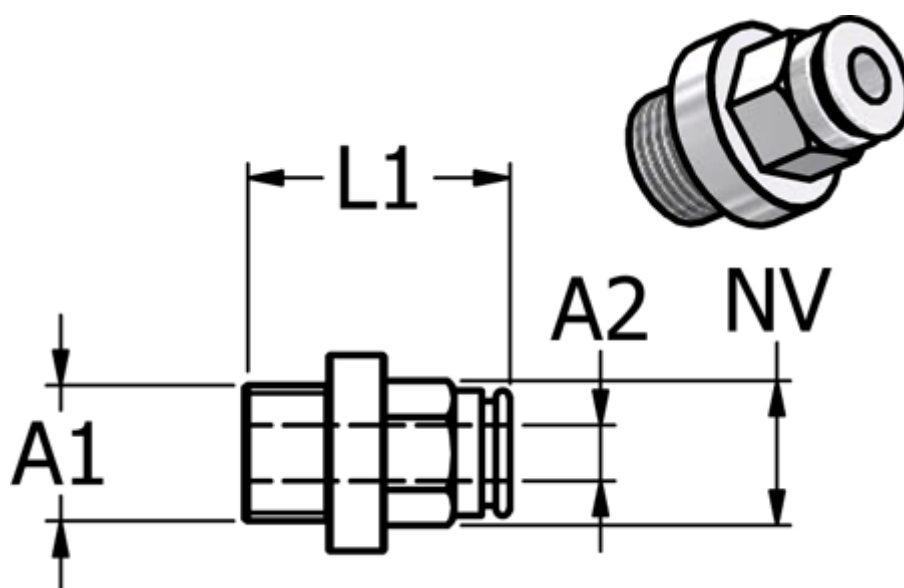

Article number: 5868450056

Description: Metal Push-in fitting 845.005-6, Ø6-M5
Straight union with FPM O-ring

Measures

Ext. hose diameter A2 =	6
L1	= 22.5
NV	= 11
Thread A1	= M5